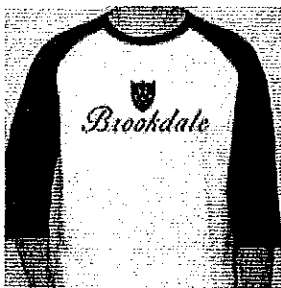

# BROOKDALE SPIRITWEAR

Item 1,2 and 3

Offered in 3 colors: white, grey and navy.

Sizes: YS-XXXL

\* Item 4 and 5

Offered in 2 colors: grey and navy.

Sizes: YS-XXXL

\* Item 6 and 7

Offered in 2 styles:

Grey with red sleeves

Navy with grey sleeves

Sizes: YS-XXXL

Item 8 and 9

Offered in 2 colors: grey and navy.

NOTE: all v-necks are a fitted cut

Sizes: YS-XXL